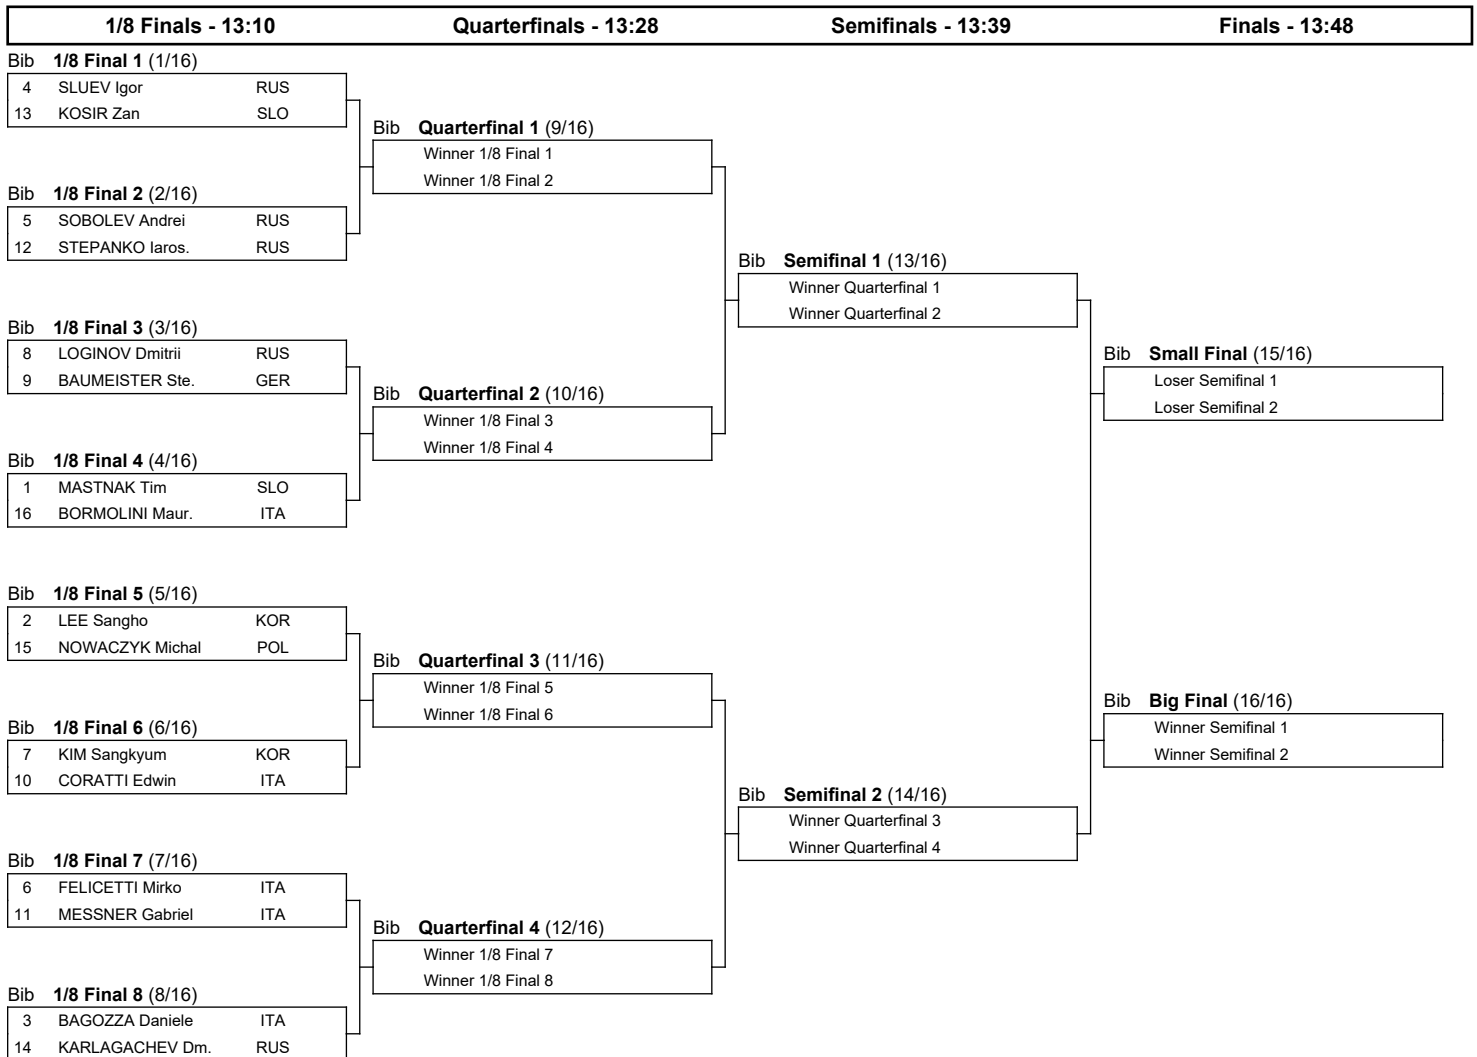

FIS SNOWBOARD WORLD CUP 2022

Bannoye (RUS)

Men's Parallel Giant Slalom

SAT 11 DEC 2021

Start Time : 13:10

BRACKETS

Progression system: The winner after one run advances to the next phase. The winners of the 1/8 Final heats qualify to the Quarterfinals. The winners of the Quarterfinals qualify to the Semifinals. The winners of the Semifinals qualify to the Big Final. The losers of the Semifinals qualify to the Small Final.

FIS SNOWBOARD WORLD CUP BANNOYE

Bannoye Ski Resort, Yubileiny Health Resort
 1 Kurortnaya Str., Zelenaya Polyana Village,
 Abzelilovo District, Republic of Bashkortostan,
 Russian Federation, 453613