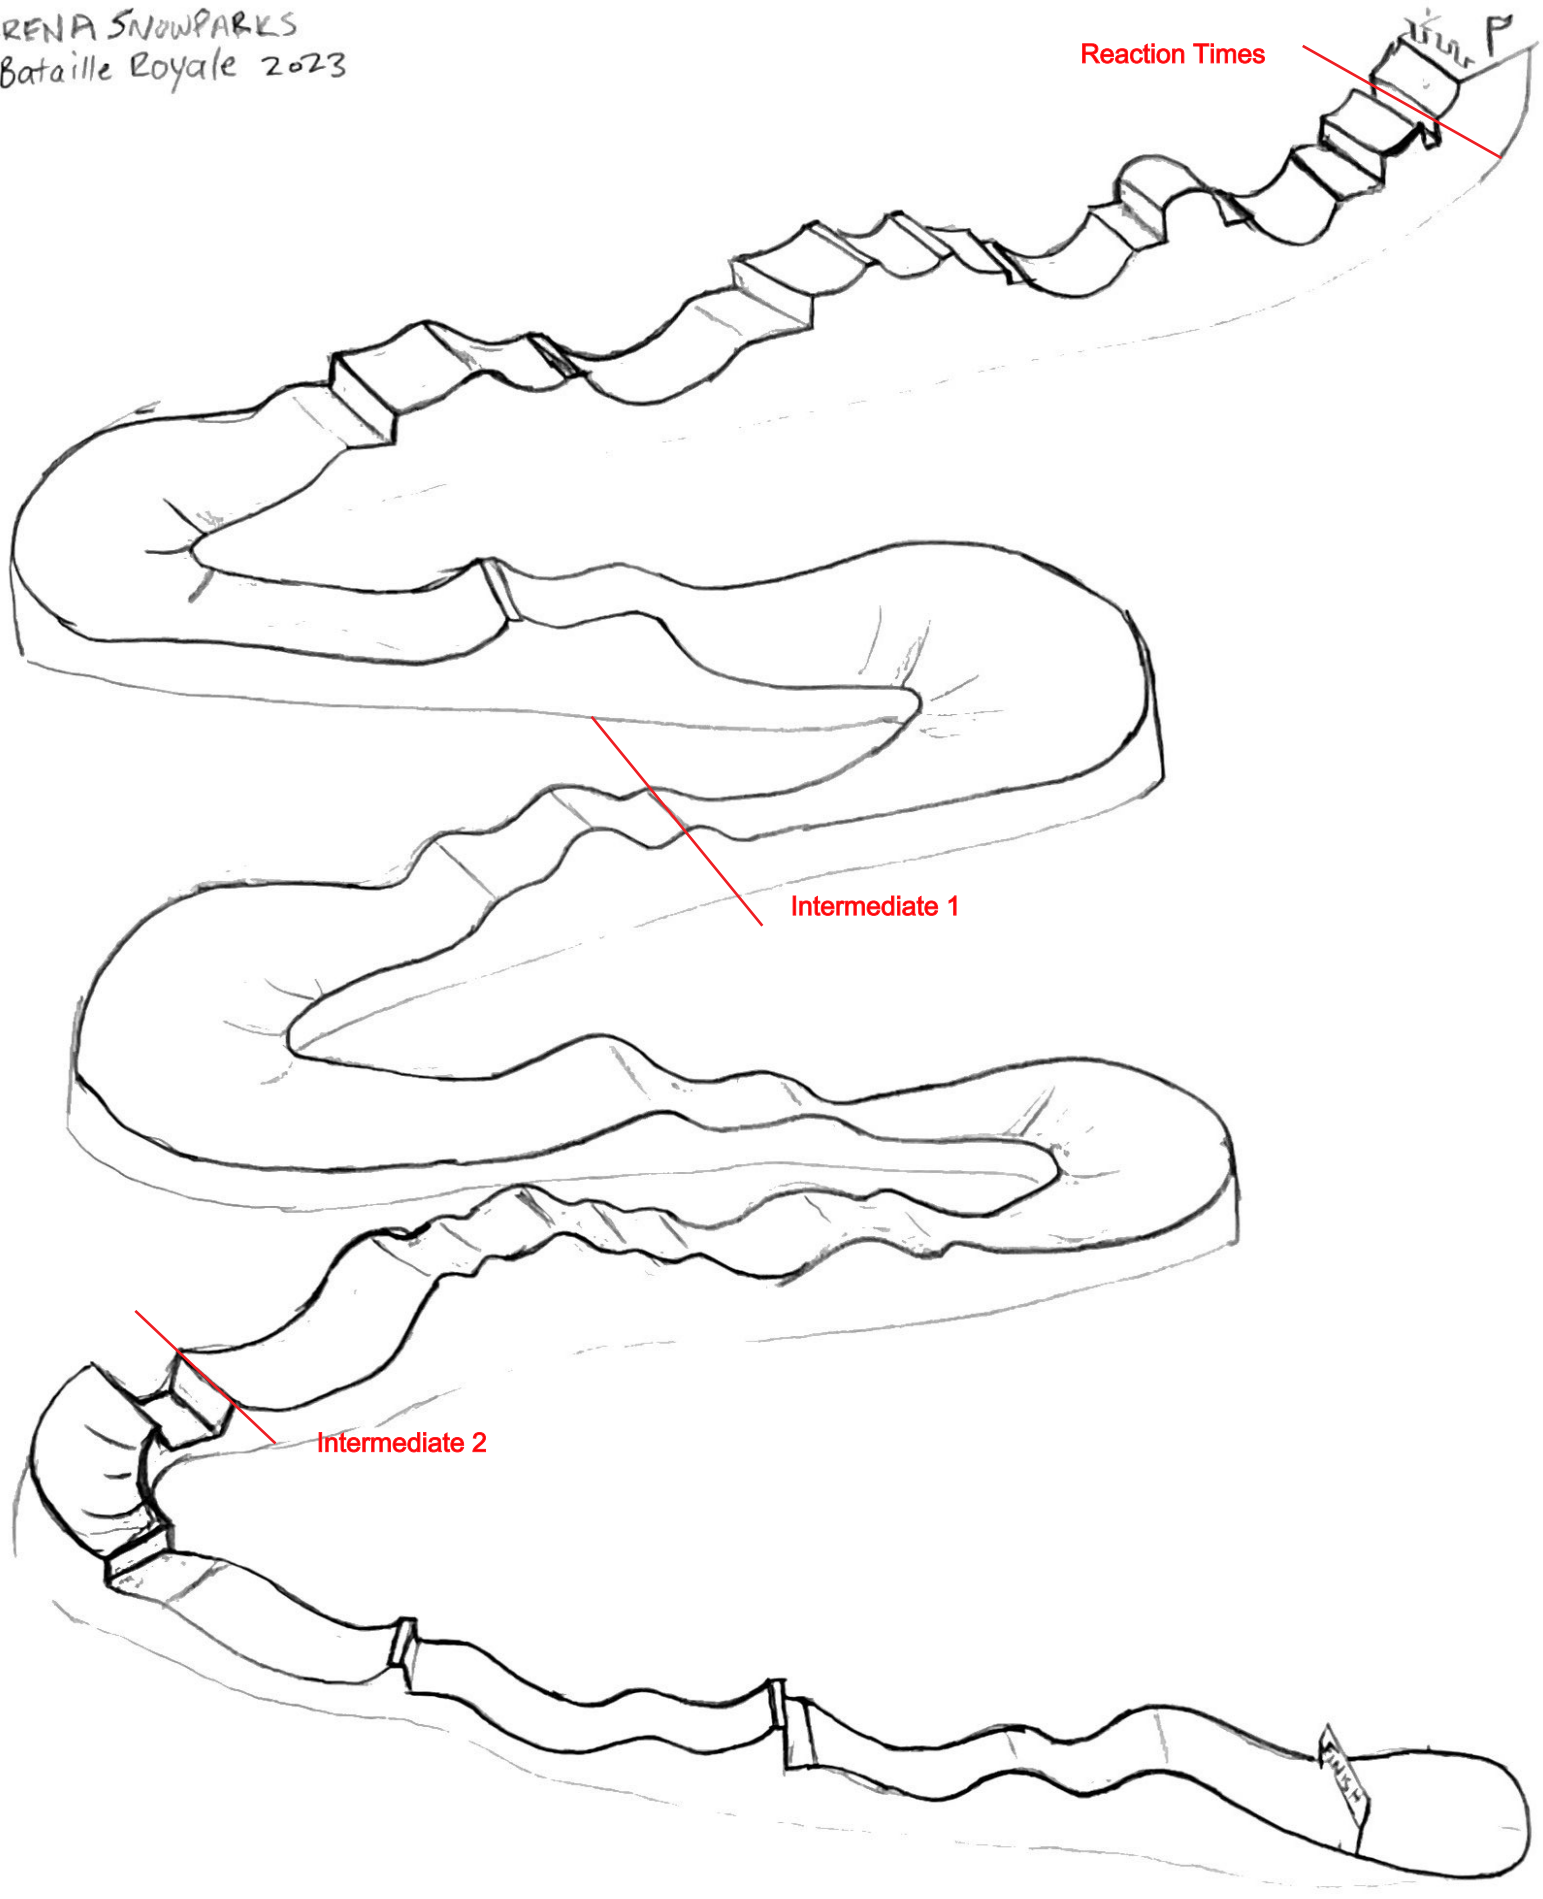

ARENA SNOWPARKS
Bataille Royale 2023

Reaction Times

START P

Intermediate 1

Intermediate 2

August 02/9/16